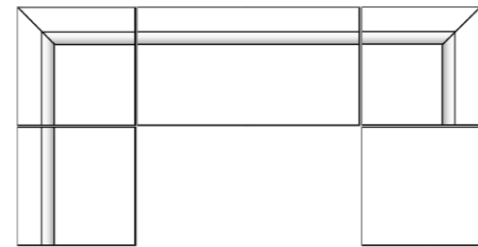

Victor Pouf
98 W x 94 D x 43 H

Victor Corner
98 W x 94 D x 67 H

Victor 1 Seater
98 W x 94 D x 67 H

Victor 2 Seater
190 W x 94 D x 67 H

These are the 4 different elements of our 'Victor Modular Sofa'

1 Seater

2 Seater

Corner

Pouf

These 3 compositions give an idea of the endless possibilities of our 'Victor Modular Sofa'

Composition A

1 SEATER + CORNER + 2 SEATER + CORNER + 2 SEATER + POUF

Composition B

2 SEATER + CORNER + 2 SEATER + CORNER

Composition C

1 SEATER + CORNER + 2 SEATER + CORNER + POUF

Victor 1 Seater

98 W x 94 D x 67 H

Victor Corner

98 W x 94 D x 67 H

Gymnasium 240

192 W x 100 D x 71 H
212 W x 100 D x 71 H
242 W x 100 D x 71 H
282 W x 100 D x 71 H
322 W x 110 D x 71 H