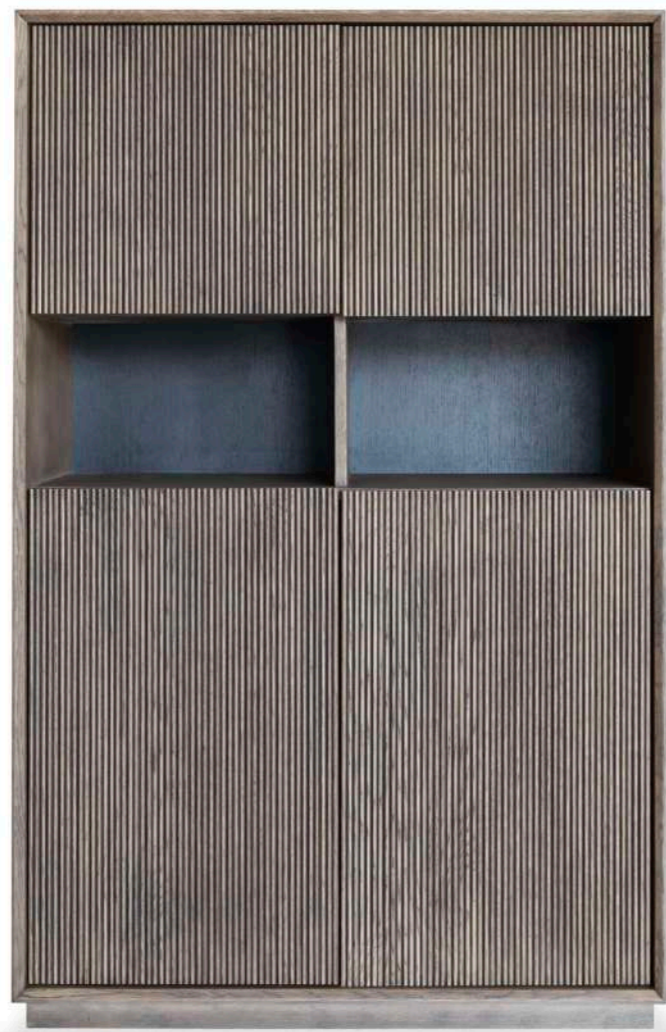

Aaron Console
OAK BC
150 W x 42 D x 76 H

Aaron Shelving
RUSTICAL OAK / OAK BC
100 W x 42 D x 230 H

Senna Pouf Table
RUSTICAL OAK / BC OAK
115 W x 60 D x 46 H

Boston Coffee Table
Rustical Oak
110 W x 110 D x 40 H

Navajun
RUSTICAL OAK
163 W x 103 D x 36 H

Maris Bed Nightstand 1 Drawer
RUSTICAL OAK
55 W x 45 D x 30 H

Chapter

Cabinets

Dawson Bar Cabinet
RUSTICAL OAK / BC OAK
110 W x 43 D x 175 H

Dawson Bookcase
RUSTICAL OAK / BC OAK
80 W x 32 D x 175 H