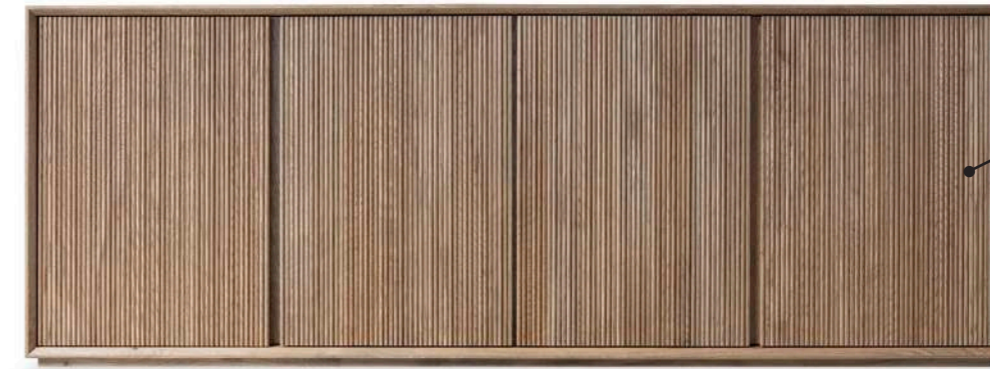

Dawson Bookcase
RUSTICAL OAK / BC OAK
80 W x 32 D x 175 H

Dawson Dresser
RUSTICAL OAK / BC OAK
220 W x 43 D x 80 H